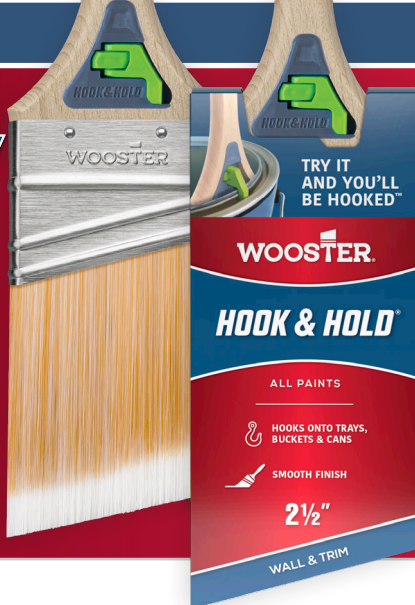

NEW!

TRY IT AND YOU'LL BE HOOKED™

Wooster® Hook & Hold® helps make paint projects easier. Featuring a convenient swivel hook for hanging the brush on the side of a paint can, tray or bucket, Hook & Hold® allows you to keep your brush out of the paint and right where you need it. Its synthetic filament blend is designed for all paints and offers a smooth finish for cut-in and trim work.

WOOSTER®
We Take Pride In Your Results™

2" Thin Angle Sash

2 1/2" Angle Sash

BUILT-IN SWIVEL HOOK KEEPS BRUSH OUT OF PAINT

- All Paints
- Convenient Swivel Hook for Hanging on Can, Tray or Bucket
- Soft Polyester Blend