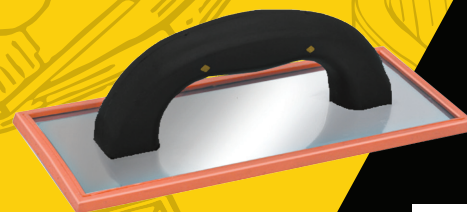

• Use for rubber & plastic floor tile

SQUARE-NOTCHES

SNTS1 (15124) 1/16" x 1/16" x 1/16" SOFT GRIP NOTCHED TROWEL

• For sheet vinyl & carpet

SNTS2 (15125) 5/16" x 5/16" x 1/4" SOFT GRIP NOTCHED TROWEL

• Use for quarry tile & tile set in Portland cement

SNTUS (15135) 5/16" x 5/16" x 1/4" SOFT GRIP COMBO NOTCHED TROWEL

• Dual square and u-notch for adhesive & cement spreading

- Spreads adhesive onto substrate such as your floor, wall, or ceiling
- Available notch shapes are: U-Notches, V-Notches and Square-Notches
- Square-notches spread the most
- V-notches ideal for wall & ceilings

THICKER BASE THAN A TROWEL

SSF (15077) 4" x 9" SOFT GRIP SPONGE FLOAT

• For texture finishing

SMOOTHES OUT FLOORS, WALLS & CEILINGS

SGF (15170) 4 1/2" x 10" SOFT GRIP

GROUT FLOAT

• For tile grout application