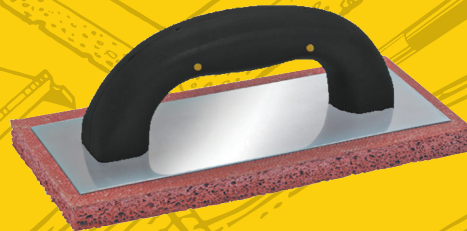

THICKER BASE THAN A TROWEL

SSF (15077) 4" x 9" SOFT GRIP SPONGE FLOAT

• For texture finishing